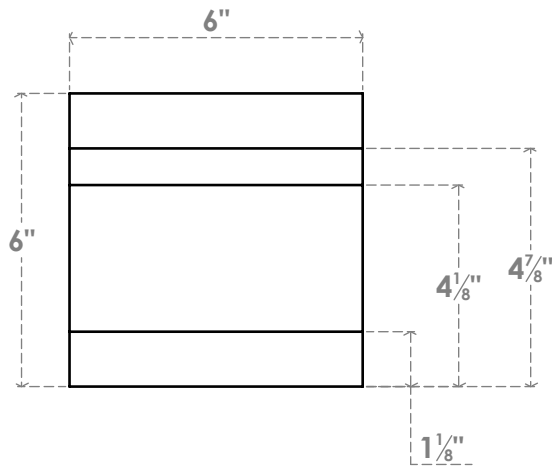

# RFTP06X06X42NEB

6"W X 6"H X 42"L NEW BRIGHTON ARCHITECTURAL GRADE PVC RAFTER TAIL

SIDE PROFILE

FRONT PROFILE

ISOMETRIC

EKENA MILLWORK  
 2300 WEST MAIN ST.  
 CLARKSVILLE, TX 75426  
 TOLL FREE: 866-607-0453  
 WWW.EKENAMILLWORK.COM