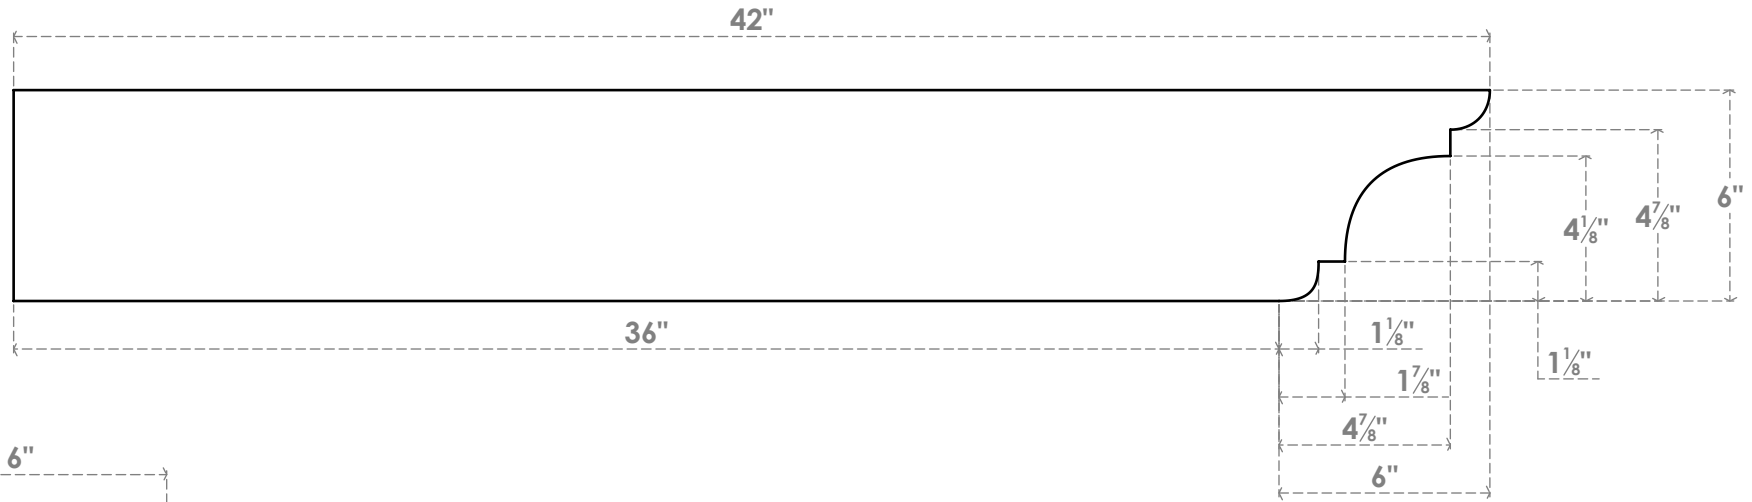

# RFTP06X06X42NEB

6"W X 6"H X 42"L NEW BRIGHTON ARCHITECTURAL GRADE PVC RAFTER TAIL

SIDE PROFILE

FRONT PROFILE

ISOMETRIC

EKENA MILLWORK  
 2300 WEST MAIN ST.  
 CLARKSVILLE, TX 75426  
 TOLL FREE: 866-607-0453  
 WWW.EKENAMILLWORK.COM